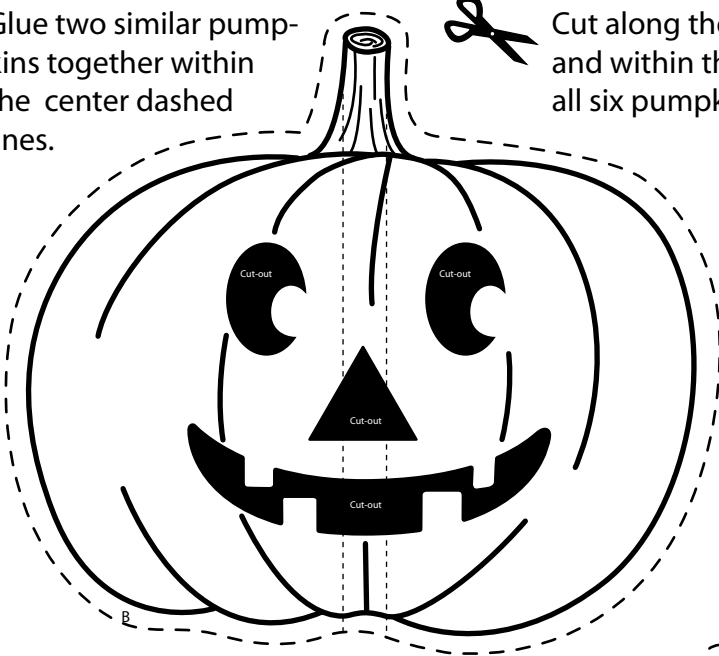

Glue two similar pumpkins together within the center dashed lines.

Cut along the outer dashed lines and within the facial features for all six pumpkin drawings.

for more coloring pages visit:

[colorwithleo.com](http://colorwithleo.com)