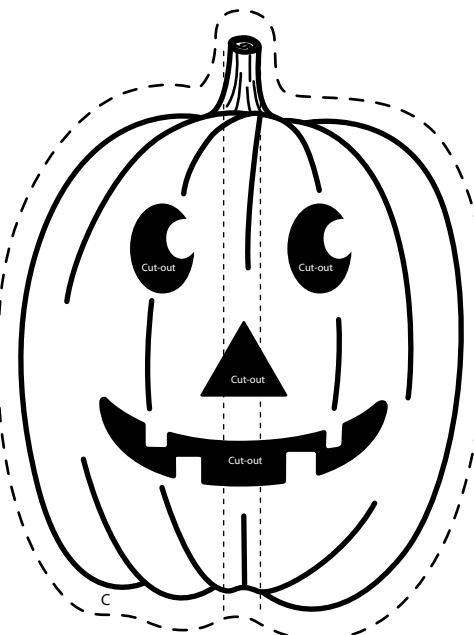

Glue two similar pumpkins together within the center dashed lines.

Cut along the outer dashed lines and within the facial features for all six pumpkin drawings.

for more coloring pages visit:

[colorwithleo.com](http://colorwithleo.com)