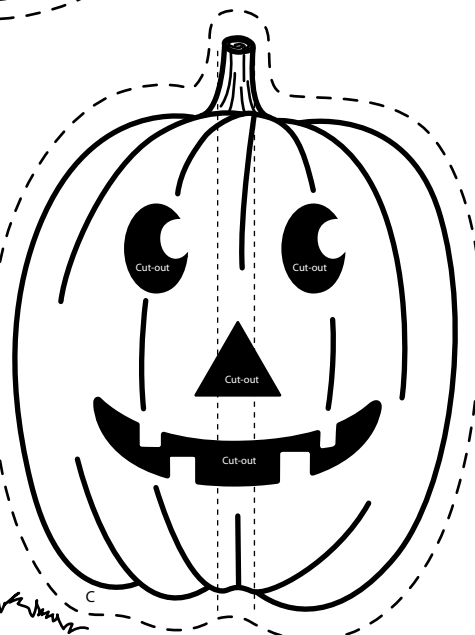

Glue two similar pumpkins together within the center dashed lines.

Cut along the outer dashed lines and within the facial features for all six pumpkin drawings.

for more coloring pages visit:

[colorwithleo.com](http://colorwithleo.com)